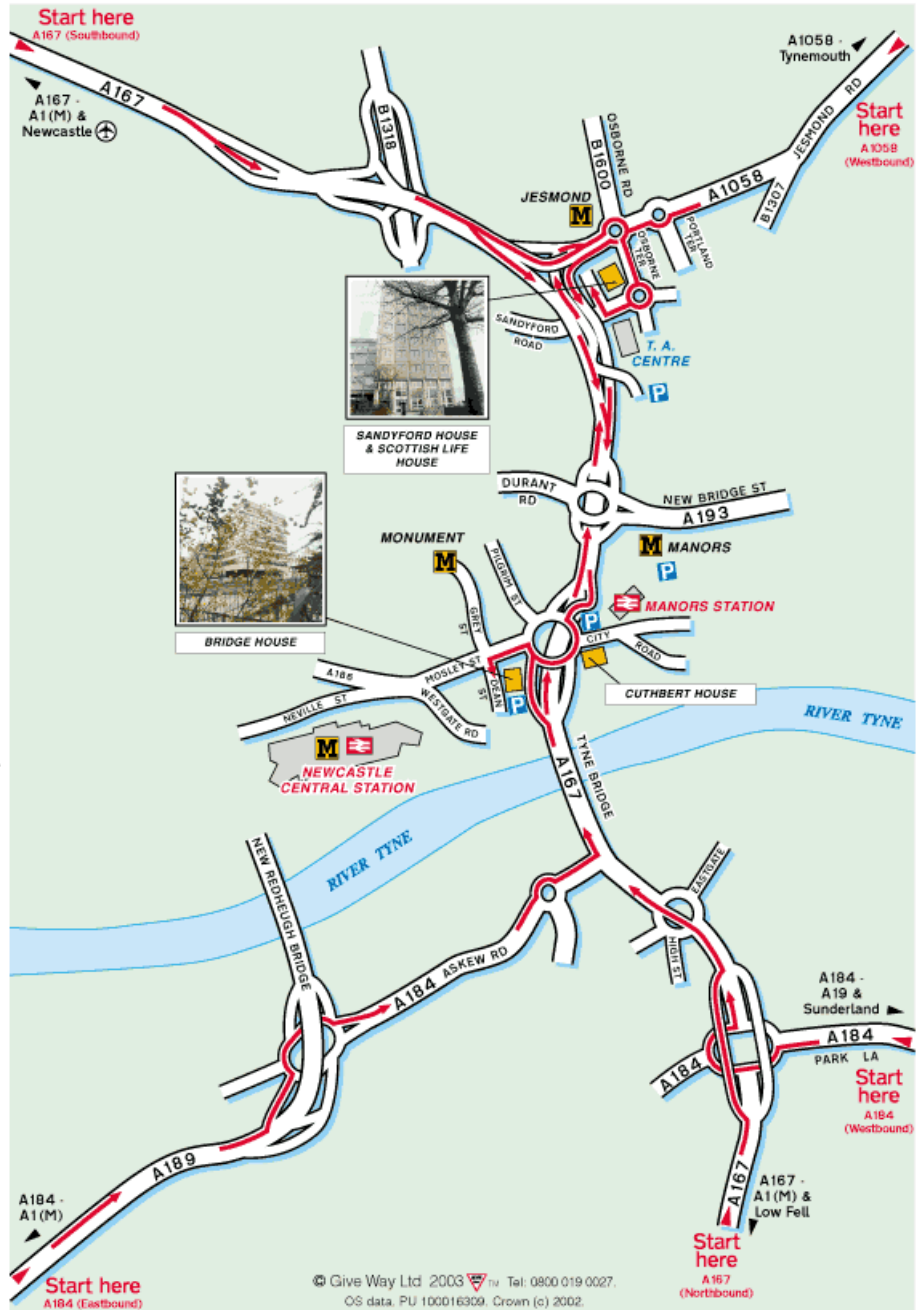

Public Transport

By Rail - Newcastle Central Station.

On the East Coast Mainline. From here a 10 minute walk to Bridge House. Take a Metro to Jesmond for Scottish Life House and Sandyford House.

By Metro - Central Station, Monument, Manors.

All within a short distance of Bridge House. Jesmond. Scottish Life House and Sandyford House only 5 minutes walk from here.

Newcastle Airport.

Approximately 15 minutes drive. Situated on the A696, just off the A1.